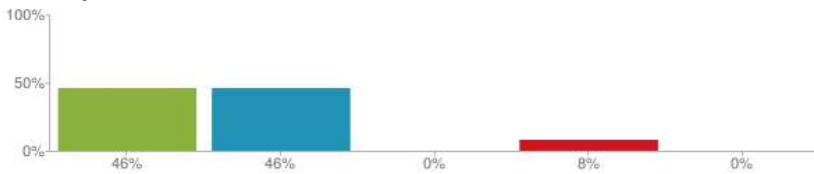

Pupils on the roll: **250**
 Responses for this school: **13**
[View inspection reports](#)

1. My child is happy at this school

Figures based on **13** responses up to 18-07-2018

2. My child feels safe at this school