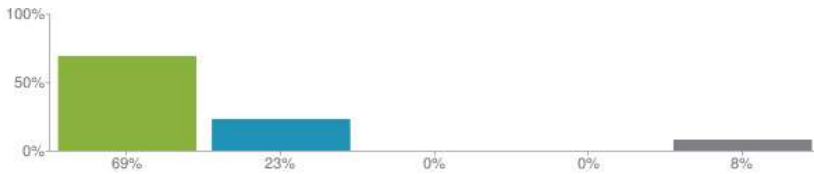

Pupils on the roll: **250**
 Responses for this school: **13**
[View inspection reports](#)

1. My child is happy at this school

Figures based on **13** responses up to 18-07-2018

2. My child feels safe at this school