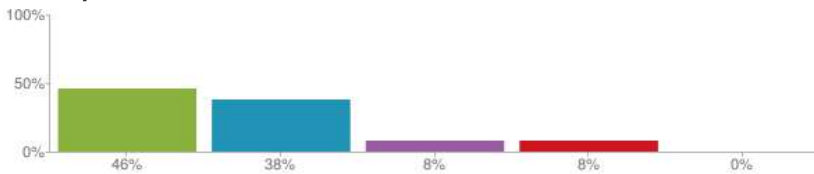

4. My child is well looked after at this school

Figures based on **13** responses up to 18-07-2018